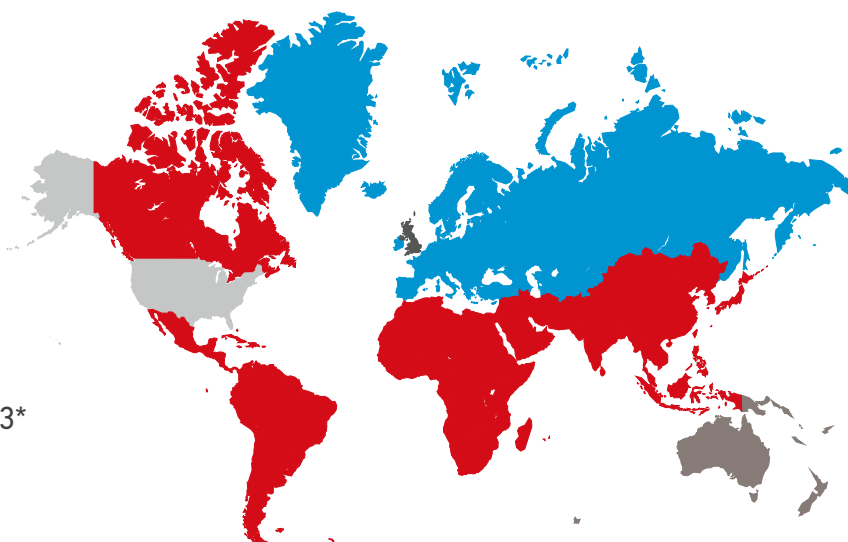

International size and weight guide

Letters not exceeding: Length: 24cm Width: 16.5cm
Thickness up to and including: 0.5cm Weight up to 100g

Large Letters not exceeding: Length: 35.3cm Width: 25cm
Thickness up to and including: 2.5cm Weight limit: 750g

Small Parcels not exceeding: Height + Width + Depth no greater than 90cm
with no single side longer than 60cm Weight up to 2kg

Medium Parcels[†] not exceeding: Length: 61cm Width: 46cm Depth: 46cm
Weight up to 20kg

Tubes/rolls not exceeding: Length: 90cm Length + 2 x diameter
should not be more than 104cm Weight up to 2kg

For more information about how to present your mail, please visit royalmail.com/size

[†]The new medium parcel format will be available soon, and only valid for **International Tracked and International Tracked & Signed services**.

Pricing zones

Sending goods or gifts to the EU* or worldwide? You must correctly and fully fill out a customs declaration for all international destinations. Check at royalmail.com/customs

Key

- UK
- Europe Zone 1/2/3*
- World Zone 1
- World Zone 2
- World Zone 3

Please note: Singapore is in World Zone 2. USA is in World Zone 3.

*Excludes items sent from Northern Ireland to the EU

For a full list of country destinations by zone, please go to royalmail.com/world-zones